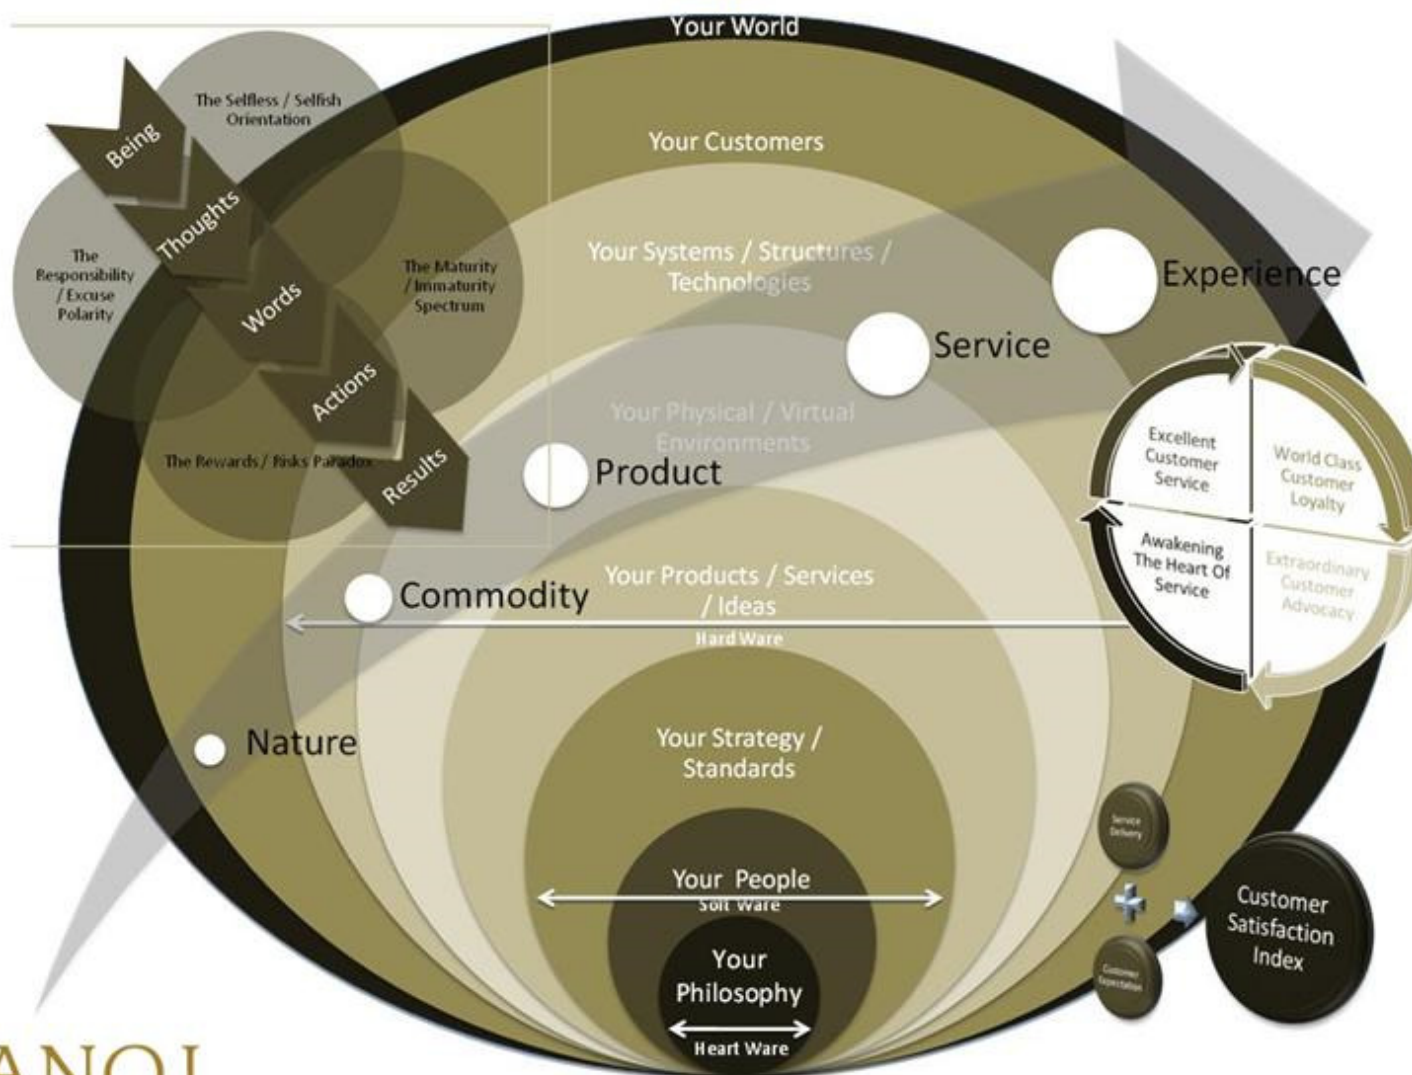

# The Manoj Sharma Creating A World Class Culture Of Service Excellence Model

©2002 -2009 DifferWorld Pte Ltd. All rights reserved  
 11 Stamford Road #02-01 Capitol Building Singapore 178884  
 Tel: (65) 6338 8979  
[www.ManojSharma.com](http://www.ManojSharma.com) [info@ManojSharma.com](mailto:info@ManojSharma.com)